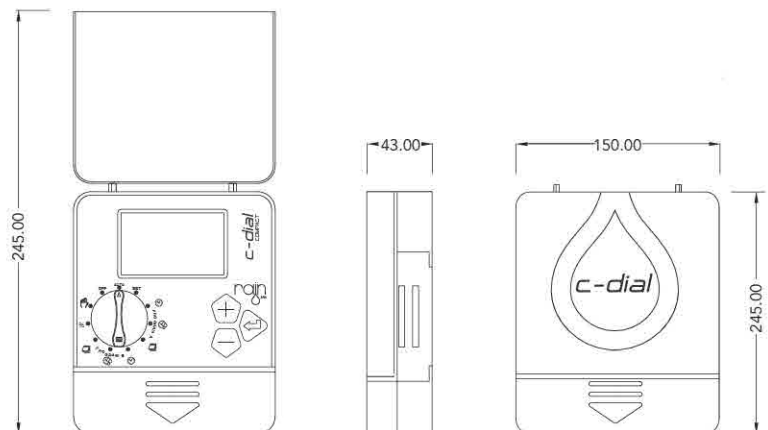

9 VDC VERSION SPECIFICATIONS

- Operating 9 VDC latching solenoids only
- Electrical Power Supply 4 x 1.5 volt AA alkaline batteries (not included)

1. NEW PROGRAMING METHOD

3. COVER

2. BATTERY COMPARTMENT

4. LCD SCREEN

HOME PACK

c-dial 24 VAC COMPACT

Code	Models	Box Qt.y	Box - cm
300.4711400	C-DIAL 4 HOME 24 VOLT 4 ZONES INDOOR HOME PACK	4	=
300.4711600	C-DIAL 6 HOME 24 VOLT 6 ZONES INDOOR HOME PACK	4	=

c-dial 9 VDC COMPACT

Code	Models	Box Qt.y	Box - cm
300.4181410	C-DIAL 4 HOME 9 VOLT 4 ZONES INDOOR HOME PACK	8	36x21x15
300.4181610	C-DIAL 6 HOME 9 VOLT 6 ZONES INDOOR HOME PACK	8	36x21x15