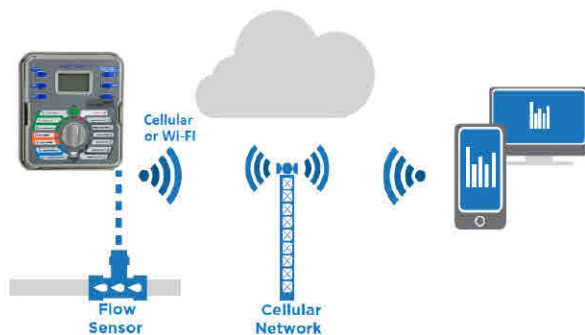

Watering days: custom days of the week, odd/even, or interval days

Run/Soak cycles by program

Large Screen

6 Non-volatile memory – with no battery required.

AC Model

Input: AC 230V 50Hz, 150 mA

Output: AC 24V, 1.6A

Accessories - Optional

ZR-RS-P Mini
Click Rain Sensor